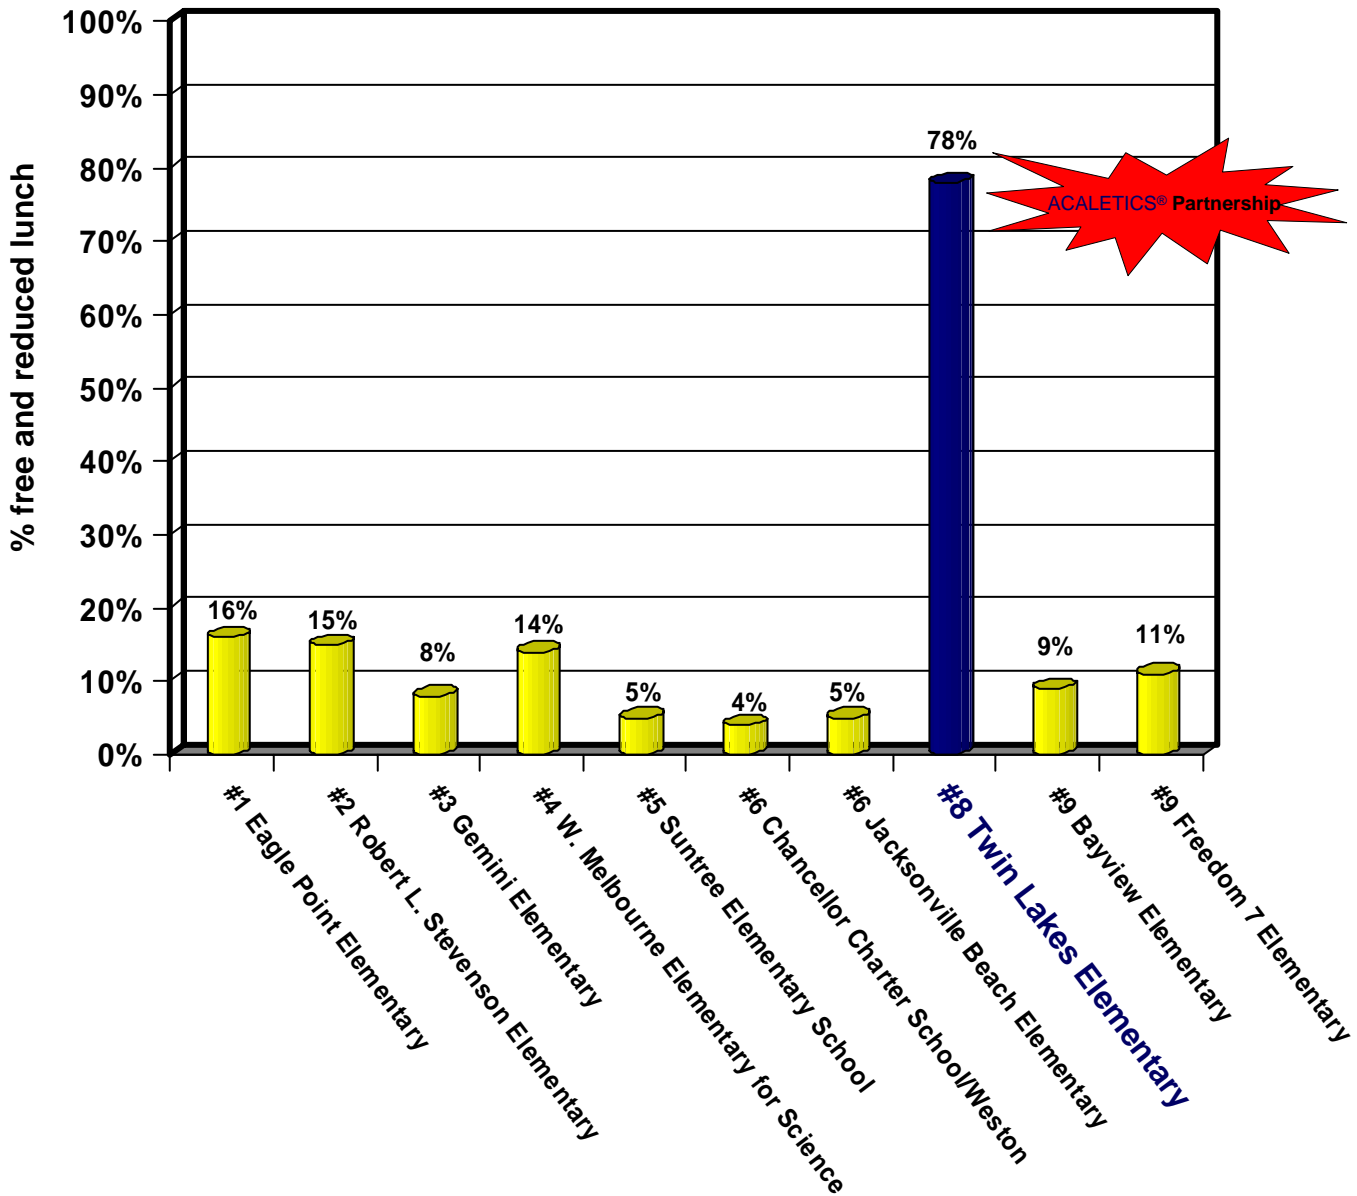

# High – Poverty School Among Florida's Elite

2006

*\*Top 10 High – Performing Elementary Schools*

\*High – Performing Schools were recognized by FLDOE Commissioner John Winn.

*Prep It Up!*